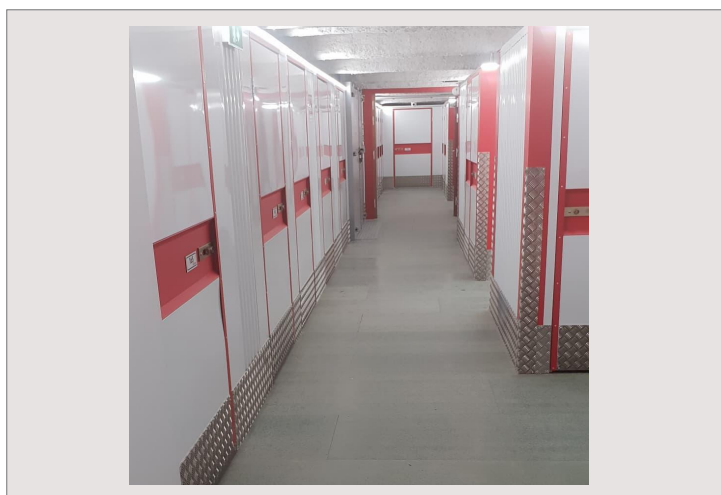

Secure storage spaces

For Rent Monaco

Box for rent from 1M² to 8M² and +.
For private individuals or professionals, monthly or yearly rental.

Type		Building	Le Lumigean
Ref	ESPSTOCK	District	Fontvieille

Free access 7 days a week

24/7 remote surveillance and security rounds day & night in the building

Intrusion and fire detection device

Transport assistance: Home > box / box > home

Price on request.

Secure storage spaces

3 - 4m²4 - 5m²5 - 6m²6 - 7m²7 - 8m²8m² +