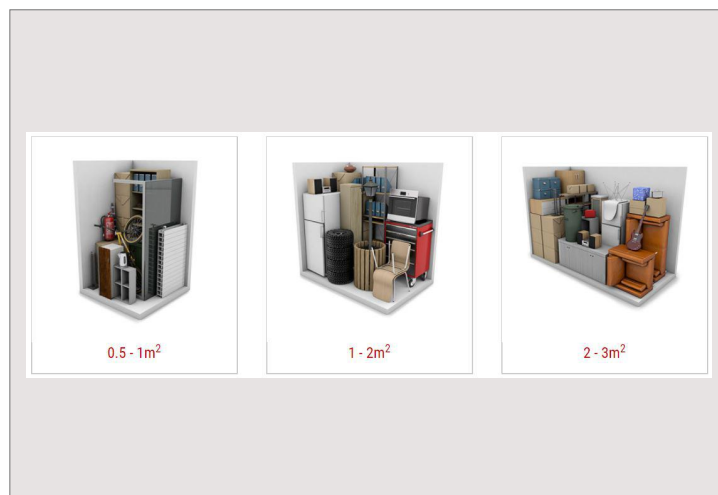

Secure storage spaces

For Rent Monaco

Box for rent from 1M² to 8M² and +.
For private individuals or professionals, monthly or yearly rental.

Type		Building	Le Lumigean
Ref	ESPSTOCK	District	Fontvieille

Free access 7 days a week

24/7 remote surveillance and security rounds day & night in the building

Intrusion and fire detection device

Transport assistance: Home > box / box > home

Price on request.

Secure storage spaces

3 - 4m²4 - 5m²5 - 6m²6 - 7m²7 - 8m²8m² +