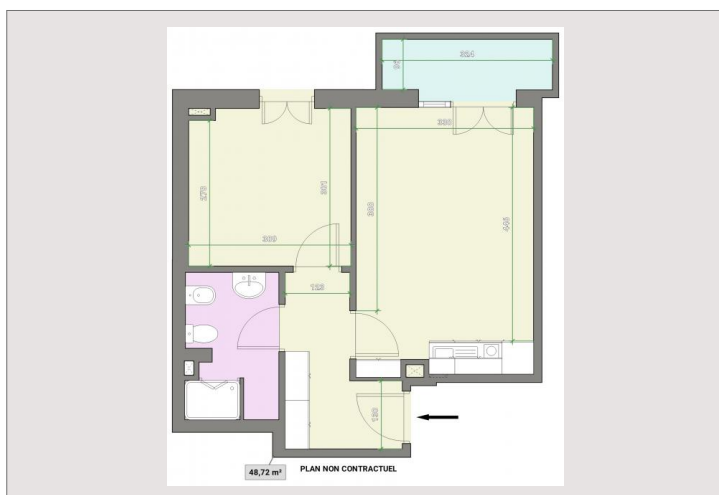

Tipo prodotto	Appartamento	Residenza	Shakespeare
Numero di stanze	2 stanze	Quartiere	Monte-Carlo
Superficie totale	48 m <sup>2</sup>	Livello	Piano terra
Superficie abitabile	45 m <sup>2</sup>	Data di liberazione	01/11/2019
Superficie terrazzi	3 m <sup>2</sup>	Ref	MP-2116

Old style building with central position and a pleasant view in frontage. Public carpark in the vicinity.

Layout : entrance hall with cupboards, corridor, living room with equipped kitchen, bedroom, shower room with toilet, balcony